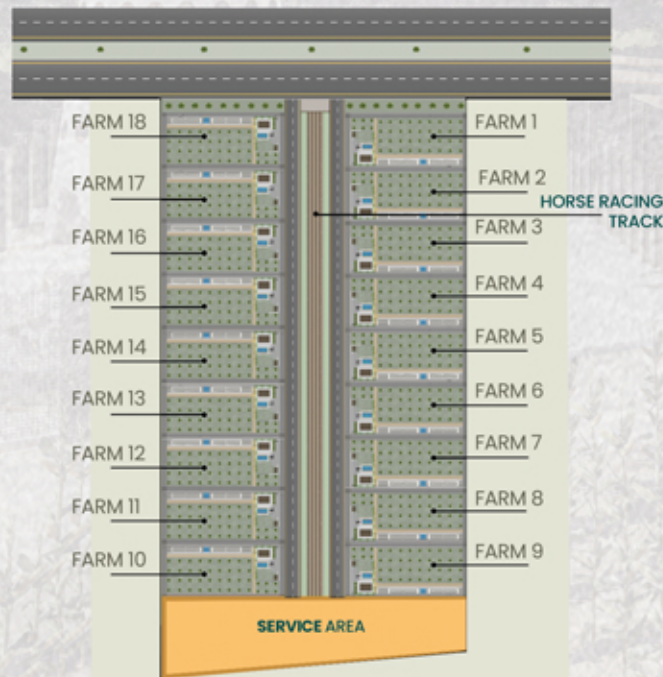

MASTER PLAN

ROSE MODEL

WHY CHOOSE EZBET CAIRO 2?

Ideal location

Ezbet Cairo 2 is only 60 kilometers away from Cairo, ensuring that you stay in your own private kingdom while being close to the city and its associated responsibilities. With Ezbet Cairo 2, enjoy the luxury of rural life without the hassle of traveling or feeling isolated.